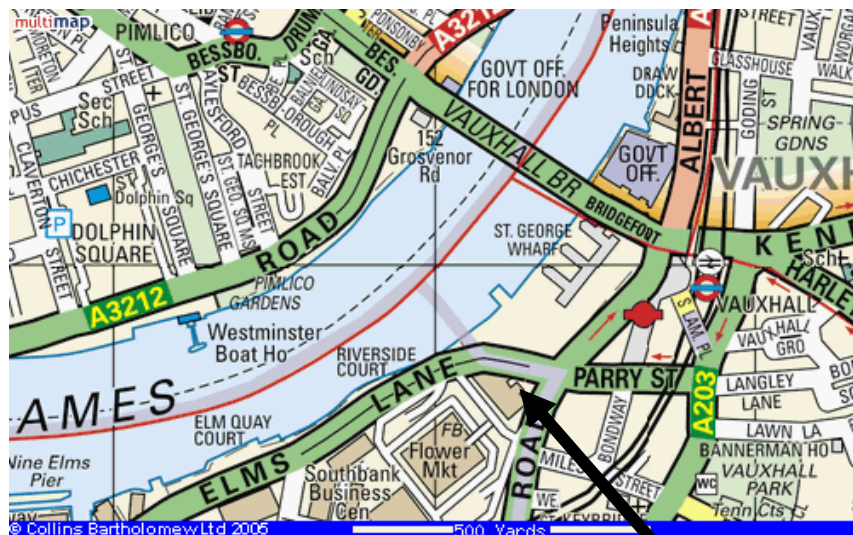

## Location Map

1 Nine Elms Lane  
Vauxhall, London  
SW8 5NQ

**Nearest Tube Station: Vauxhall** – is on the Victoria Line. From the Tube Station, take Exit 6 towards New Covent Garden Market and Wandsworth Road. Market Towers is about 3 minute walk straight out of Exit 6. Look for the tall building on the corner of Nine Elms Lane and Wandsworth Road.

**Nearest Bus Station: Vauxhall Cross** – is about a 4 minute walk from Market Towers. Head towards New Covent Garden Market and Wandsworth Road. Look for the tall building on the corner of Nine Elms Lane and Wandsworth Road.

**Nearest National Rail Station: Vauxhall** – is about a 5 minute walk from Market Towers. Head towards New Covent Garden Market and Wandsworth Road. Look for the tall building on the corner of Nine Elms Lane and Wandsworth Road.